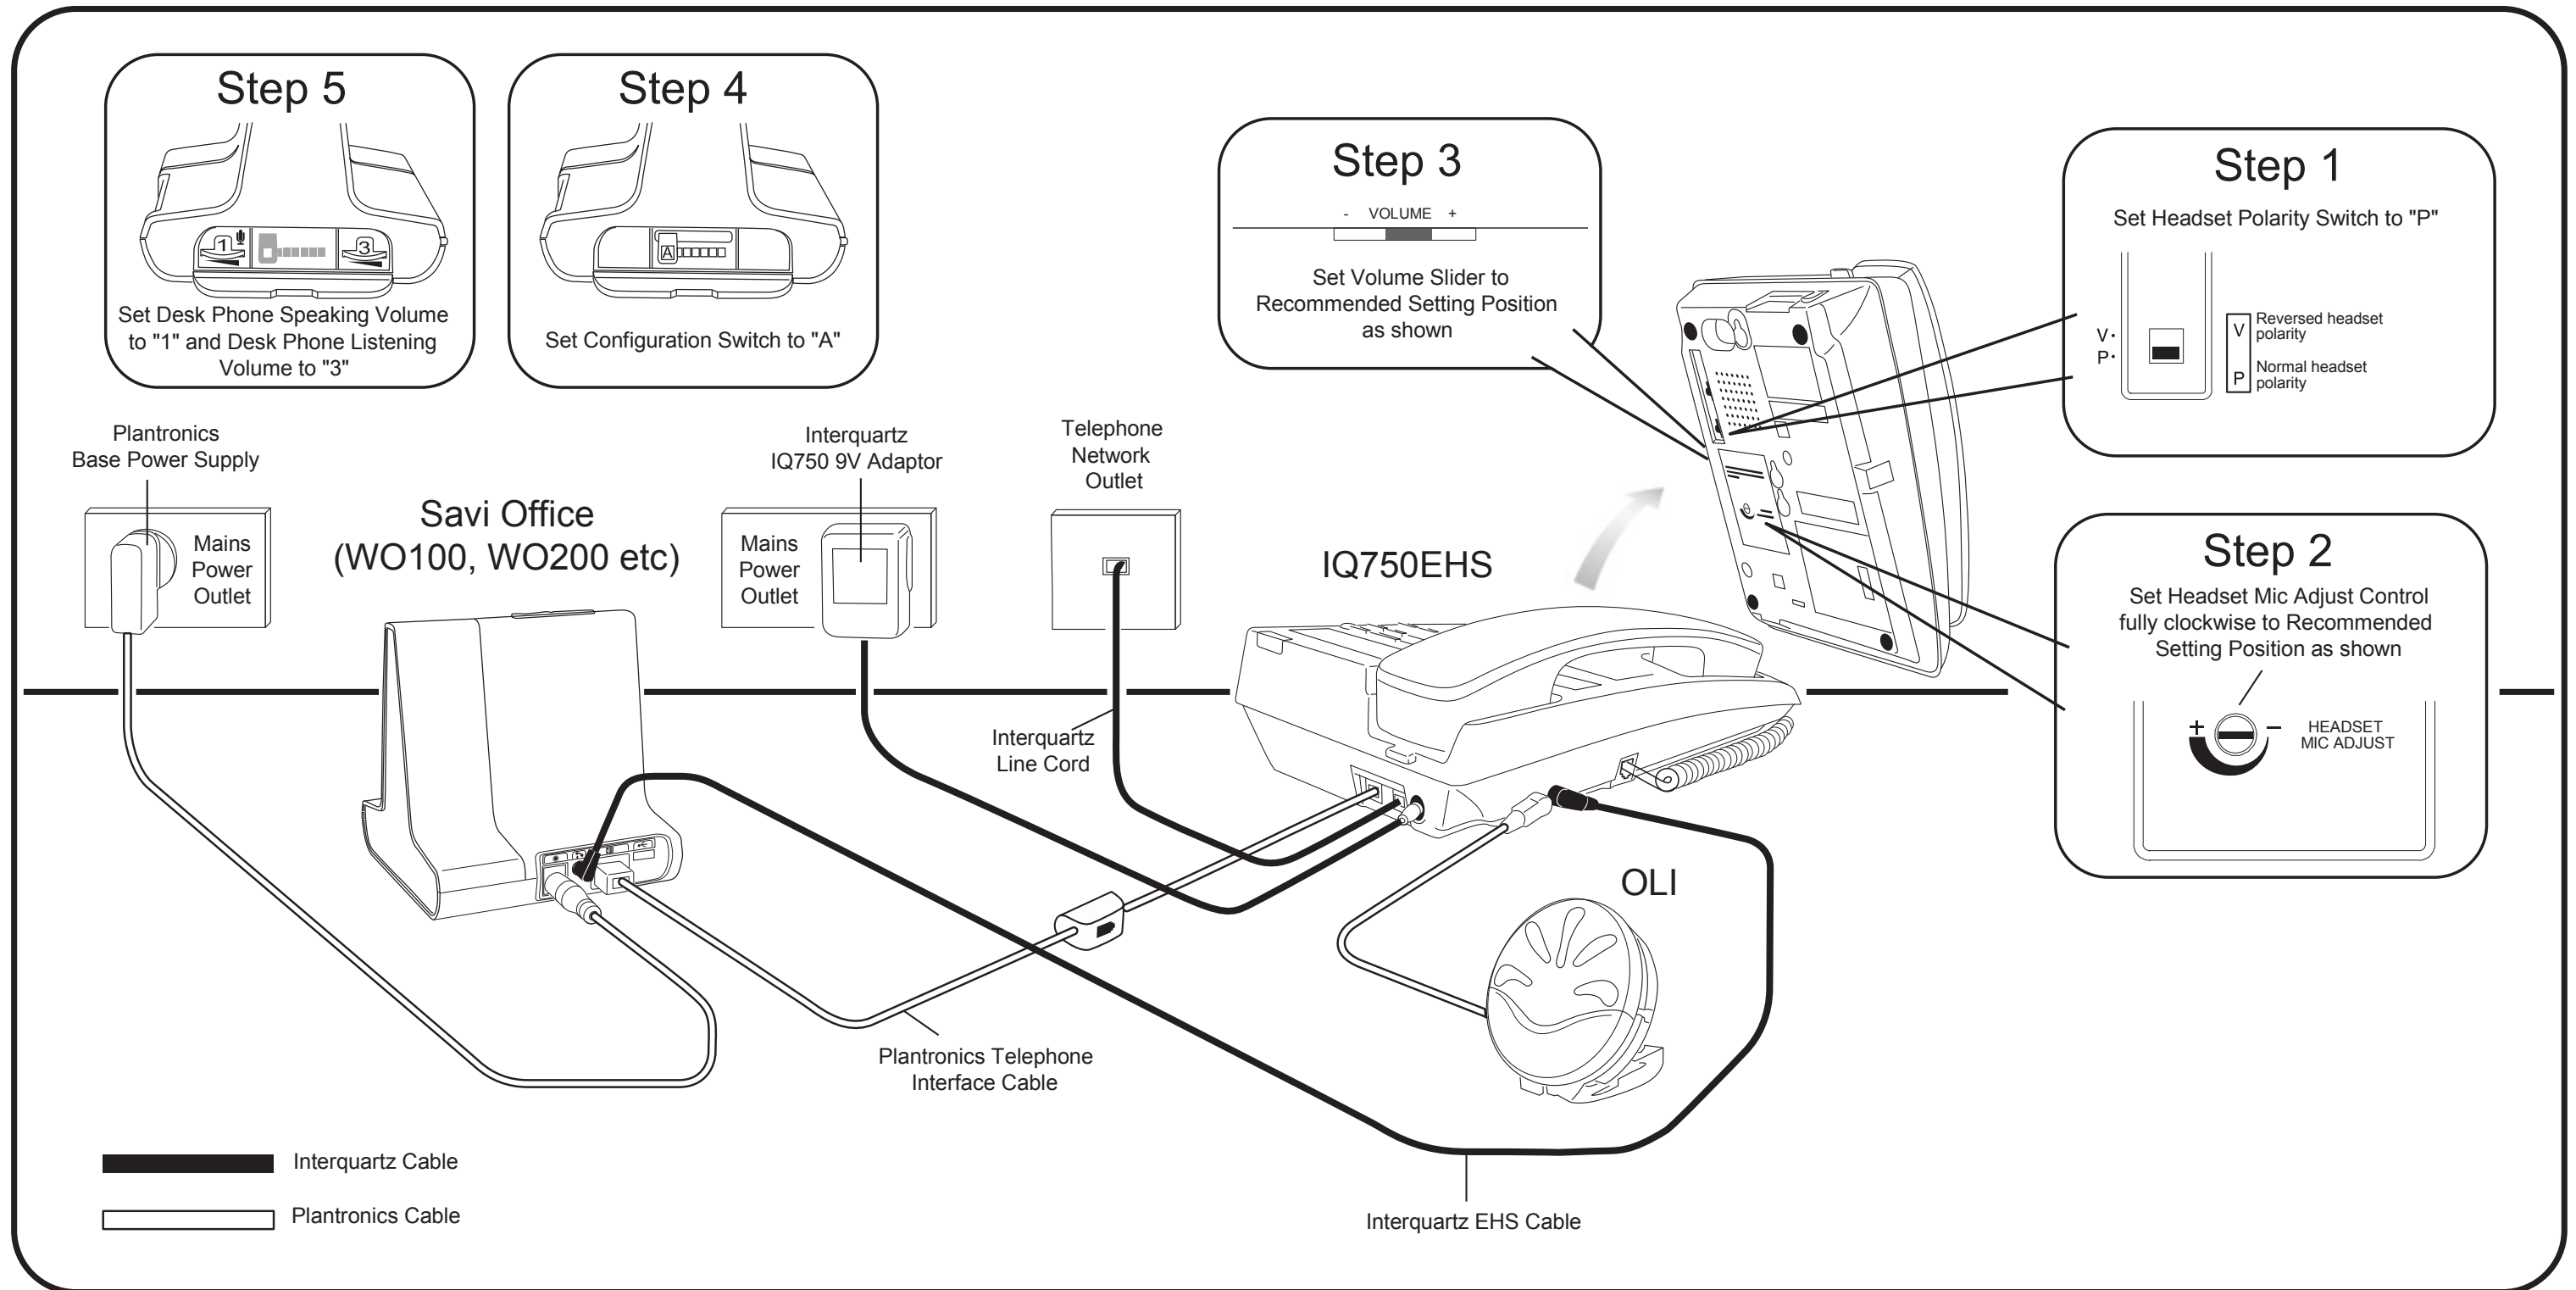

# Savi Office (WO100, WO200, W700 etc) & OLI Connection Diagram for IQ750EHS

# CS510, CS520, CS530, CS540 Series & OLI Connection Diagram for IQ750EHS

**Step 5**

Set Desk Phone Speaking Volume to "3" and Desk Phone Listening Volume to "3"

**Step 4**

Set Configuration Switch to "A"

**Step 3**

Set Volume Slider to Recommended Setting Position as shown

**Step 1**

Set Headset Polarity Switch to "P"

Reversed headset polarity  
Normal headset polarity

**Step 2**

Set Headset Mic Adjust Control fully clockwise to Recommended Setting Position as shown

HEADSET MIC ADJUST

Interquartz Cable  
 Plantronics Cable