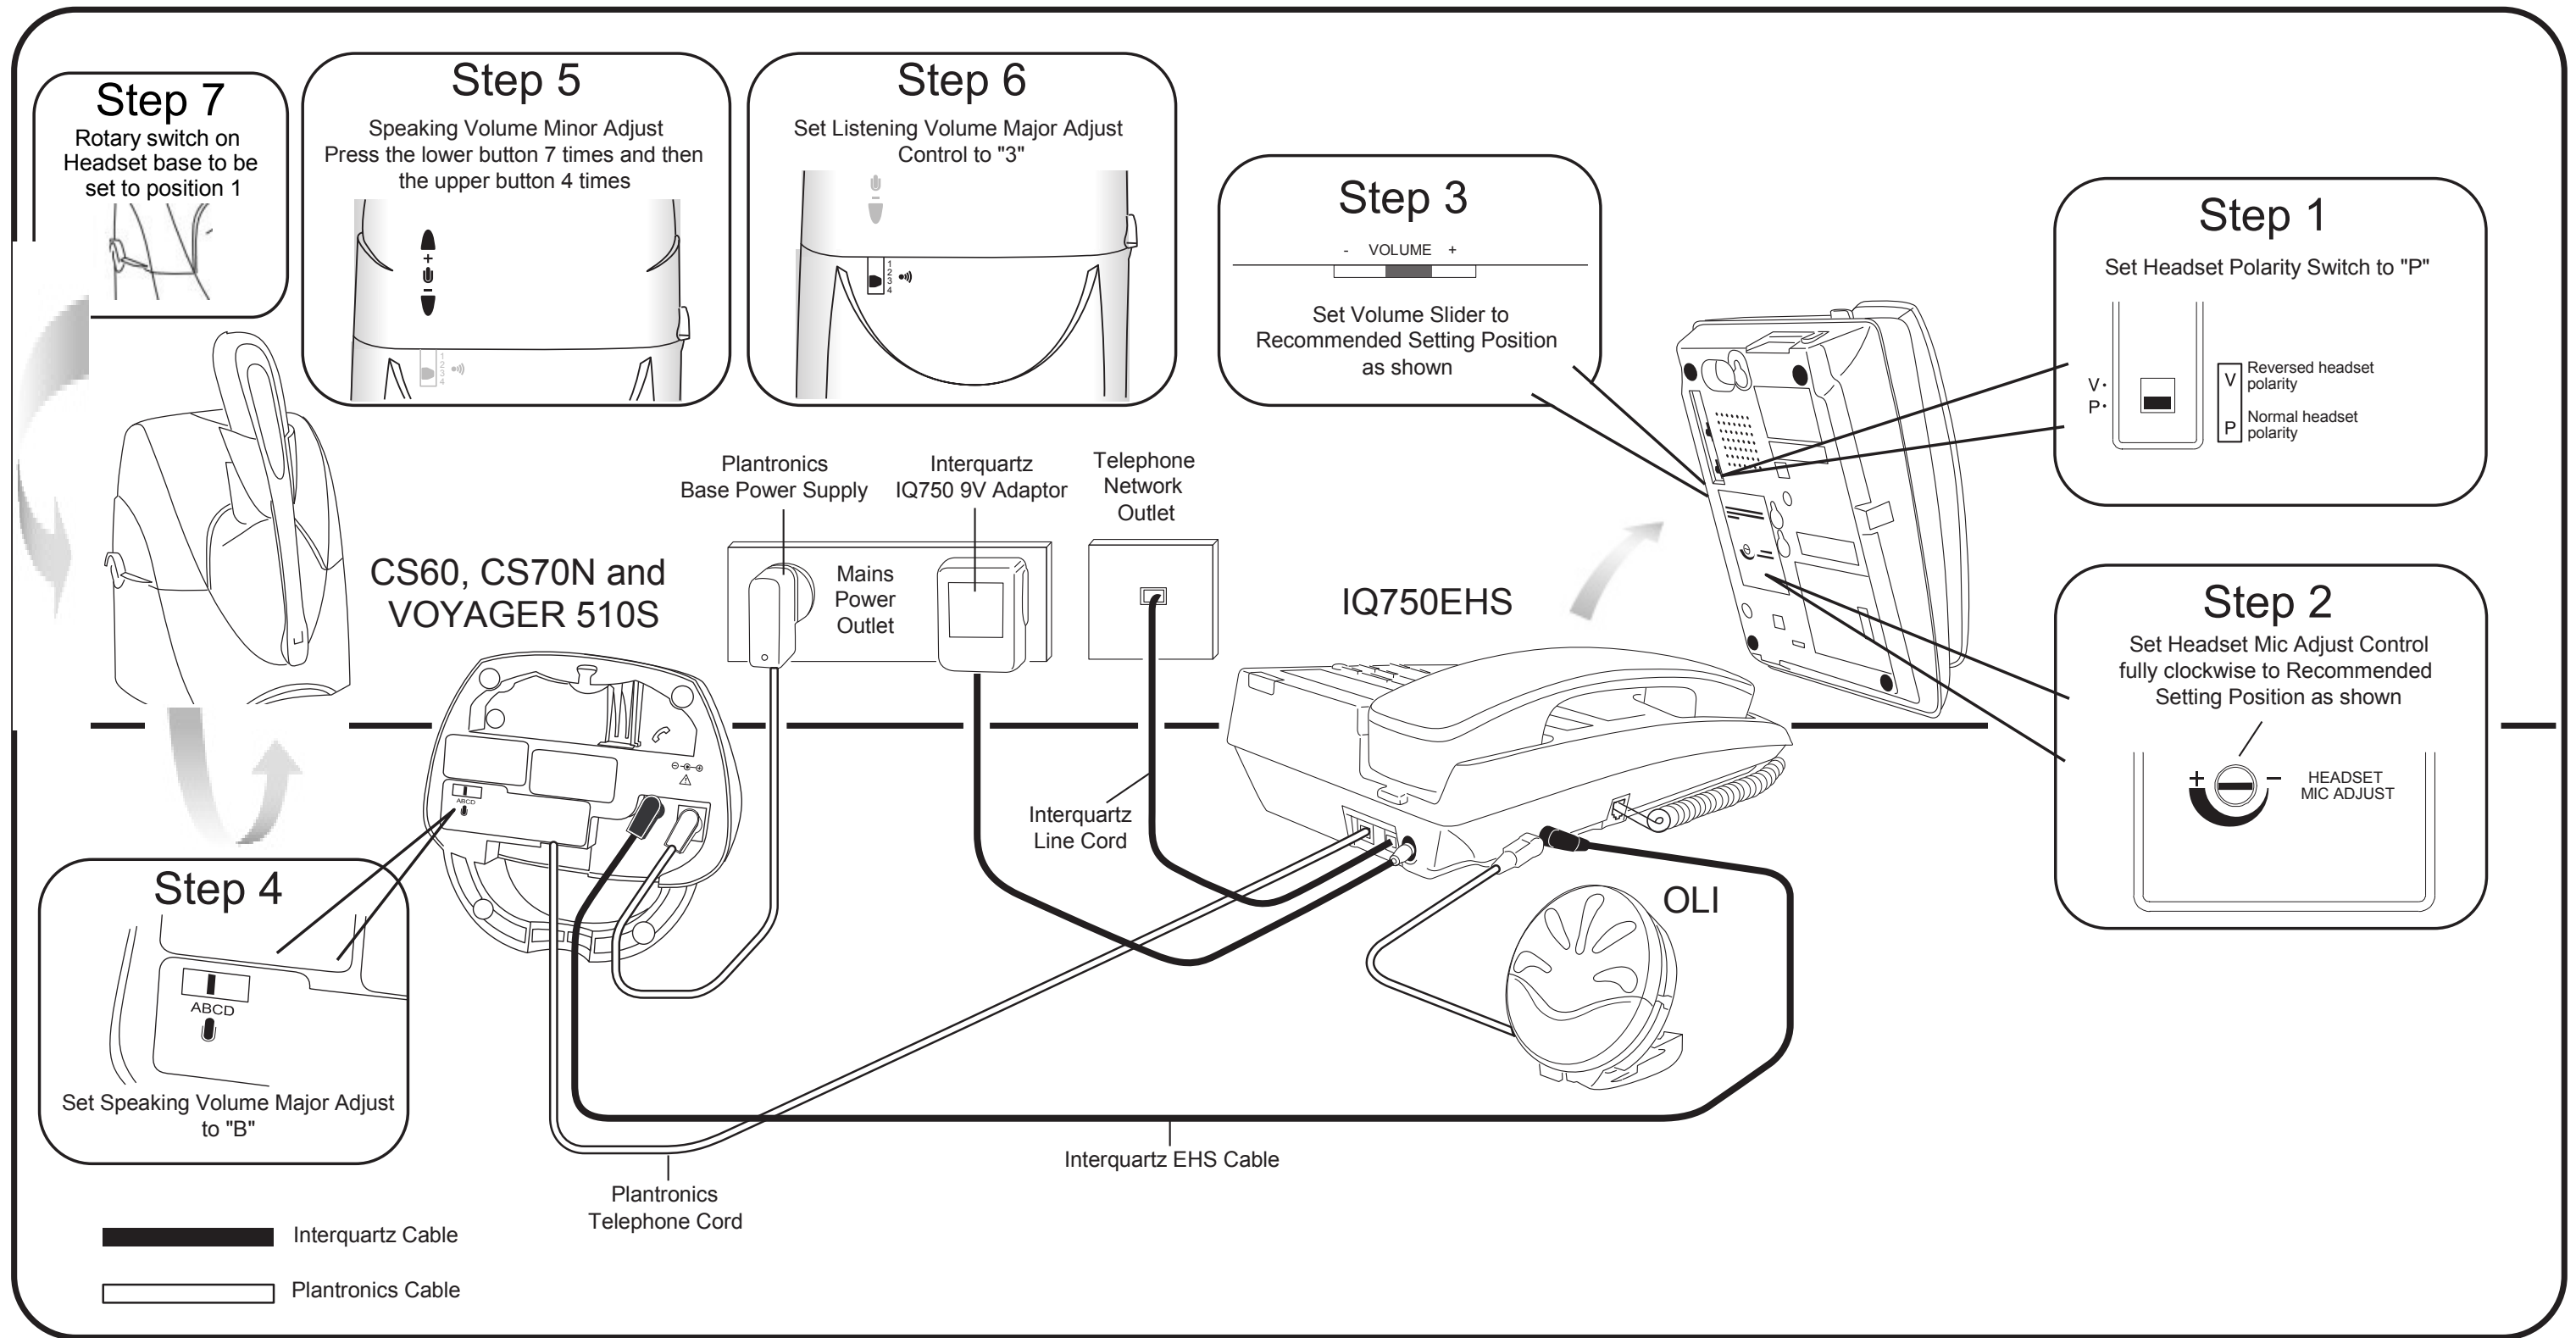

CS60, CS70N, VOYAGER 510S and OLI Connection Diagram for IQ750EHS