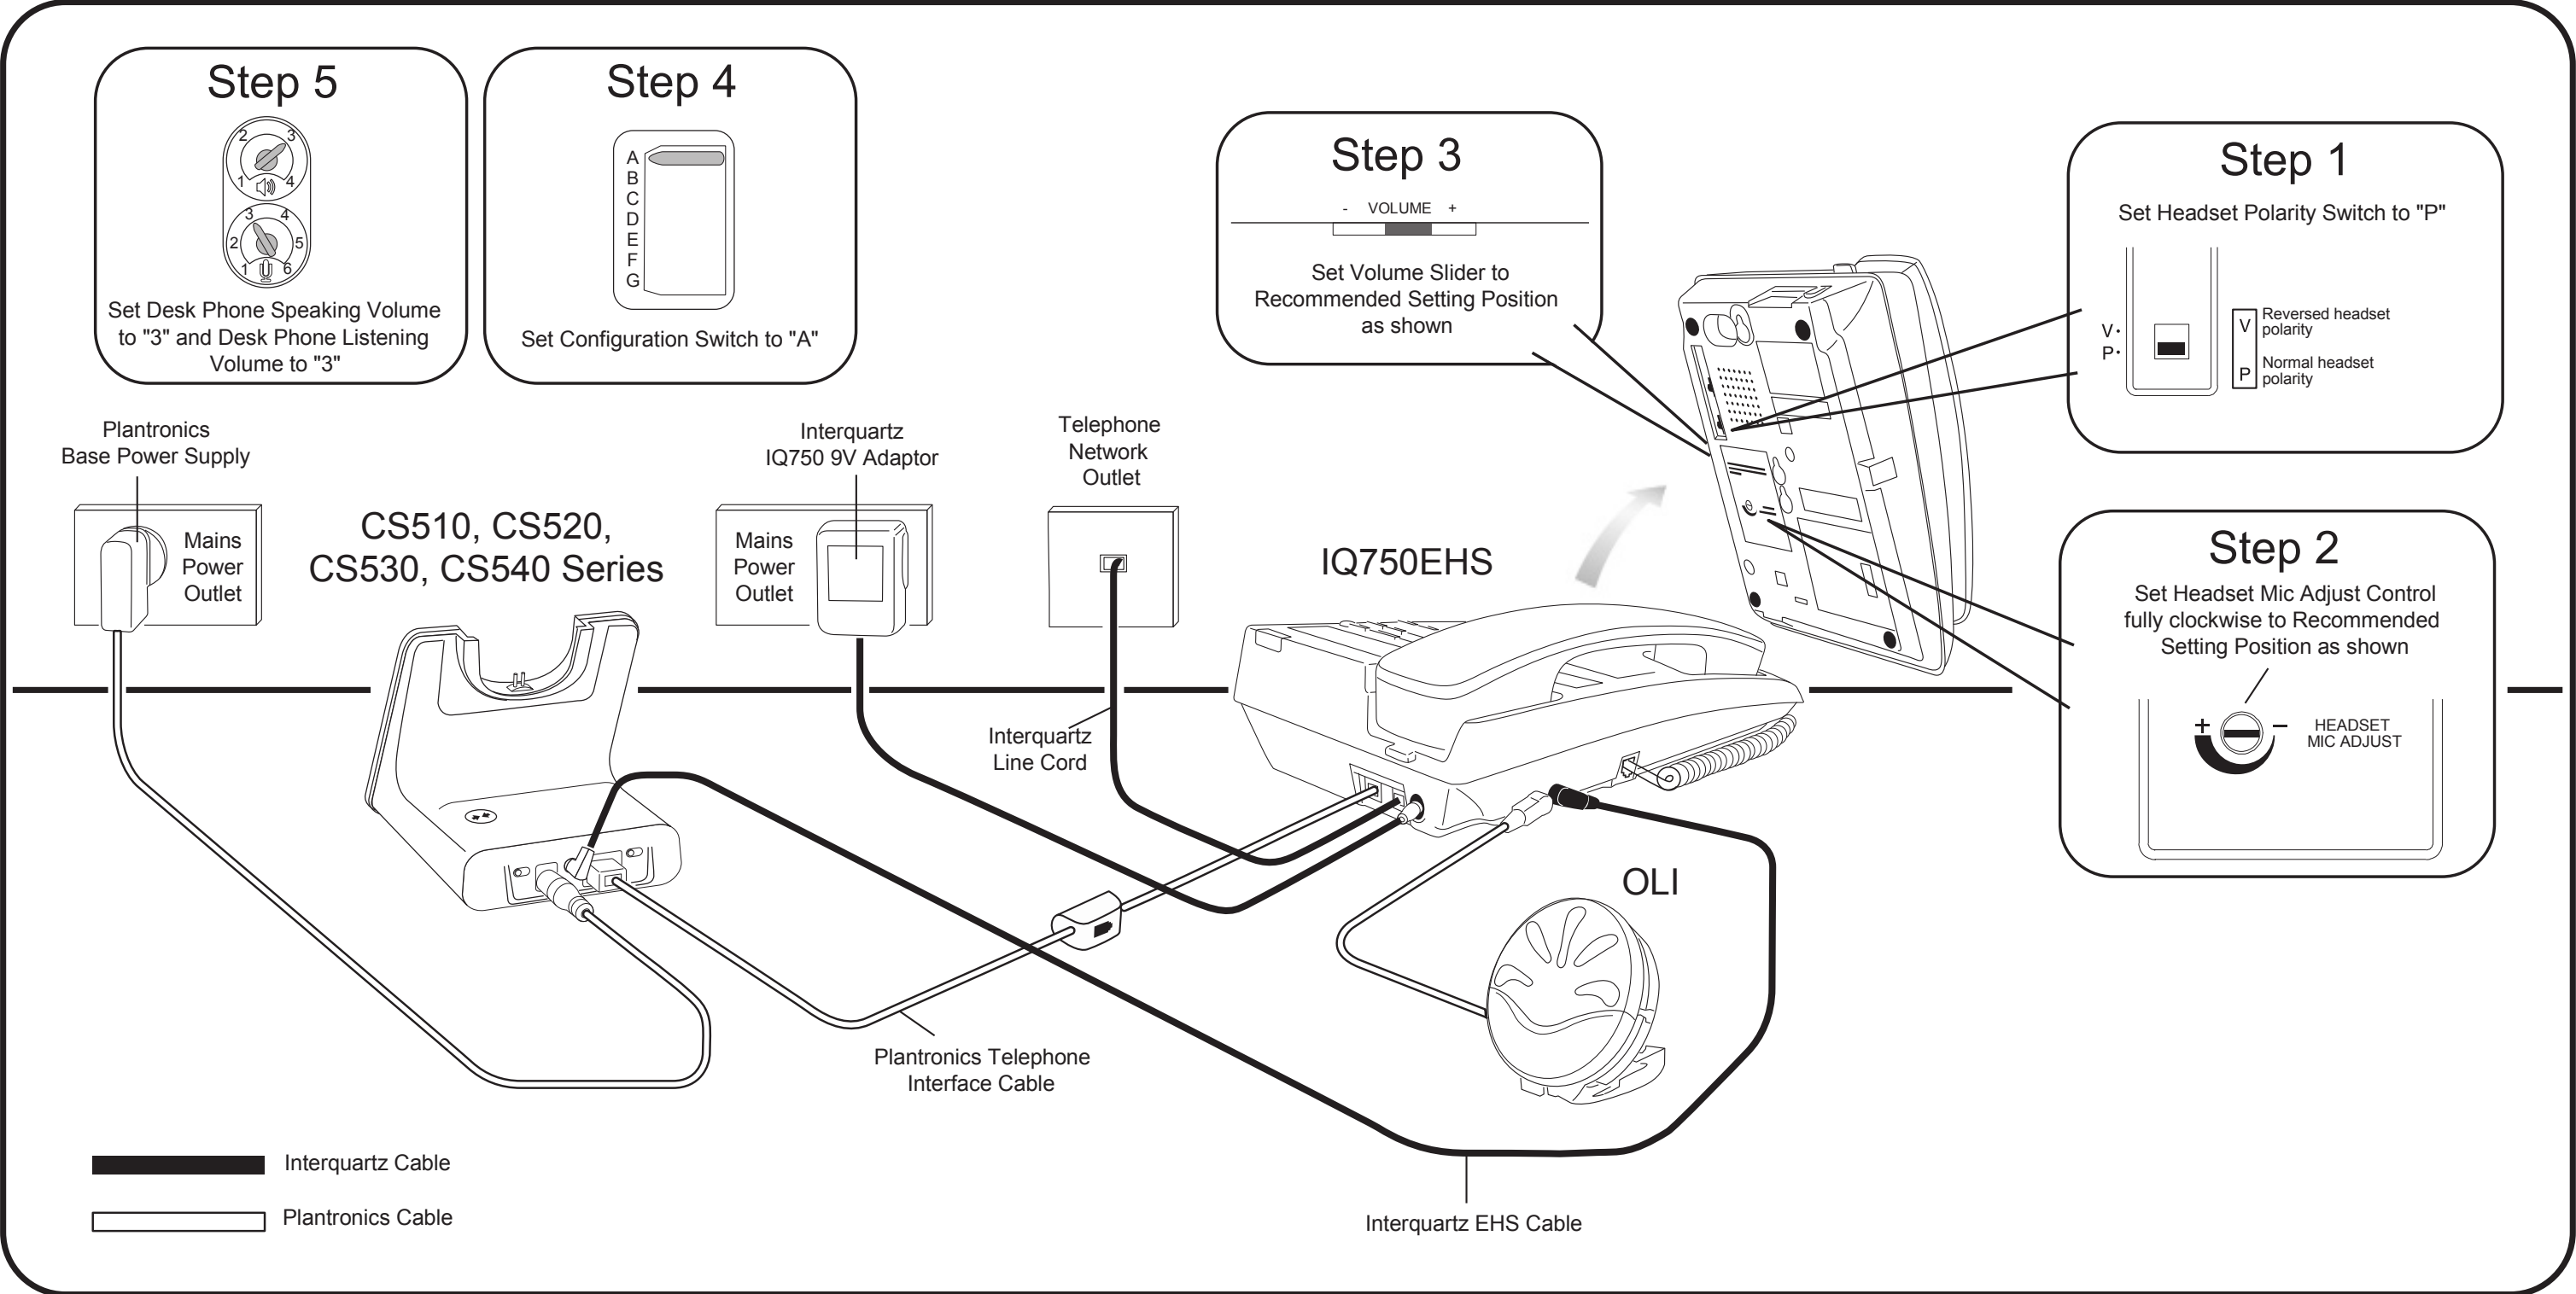

# Savi Office (WO100, WO200, W700 etc) & OLI Connection Diagram for IQ750EHS

# CS510, CS520, CS530, CS540 Series & OLI Connection Diagram for IQ750EHS

**Step 5**

Set Desk Phone Speaking Volume to "3" and Desk Phone Listening Volume to "3"

**Step 4**

Set Configuration Switch to "A"

**Step 3**

Set Volume Slider to Recommended Setting Position as shown

**Step 1**

Set Headset Polarity Switch to "P"

Reversed headset polarity  
Normal headset polarity

**Step 2**

Set Headset Mic Adjust Control fully clockwise to Recommended Setting Position as shown

HEADSET MIC ADJUST

Interquartz Cable  
 Plantronics Cable